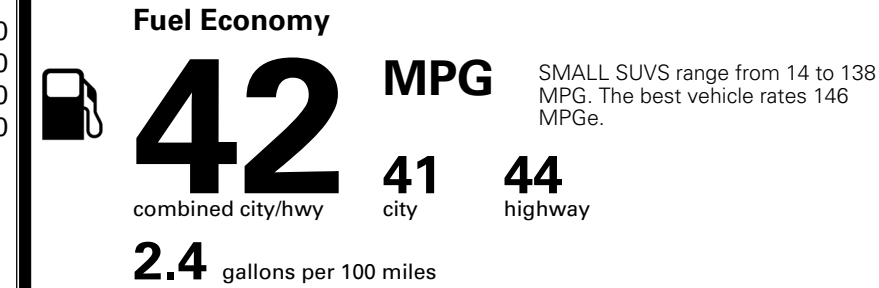

MSRP INCLUDING OPTIONS

\$ 31,420.00

INLAND FREIGHT AND HANDLING

\$ 1,495.00

TOTAL MANUFACTURER'S SUGGESTED RETAIL PRICE ►

\$ 32,915.00

*Additional terms and conditions apply.
 **Kia Connect may be currently unavailable for some Model Year 2022 and newer vehicles sold or purchased in Massachusetts; please see owners.kia.com for more information.
 NOTE: When you purchase this vehicle, Kia America, Inc. collects personal information you provide to the dealership. For information on our collection and use of personal information and your rights, please see our Privacy Policy on www.kia.com.

TOTAL ADDITIONAL WEIGHT: 15.6

EPA DOT Fuel Economy and Environment

Gasoline Vehicle

You save \$2,500
 in fuel costs over 5 years compared to the average new vehicle.

Annual fuel cost
\$1,200

Actual results will vary for many reasons, including driving conditions and how you drive and maintain your vehicle. The average new vehicle gets 29 MPG and costs \$8,500 to fuel over 5 years. Cost estimates are based on 15,000 miles per year at \$ 3.30 per gallon. MPGe is miles per gasoline gallon equivalent. Vehicle emissions are a significant cause of climate change and smog.