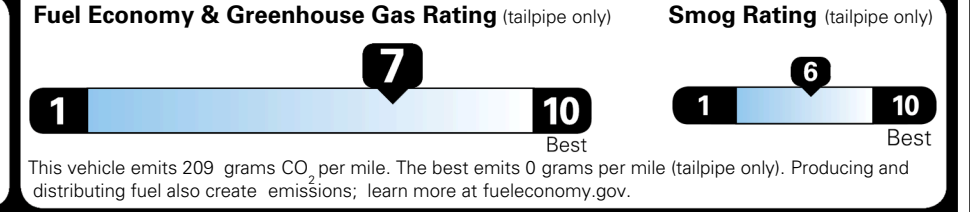

TOTAL ADDITIONAL WEIGHT: 15.6

EPA DOT Fuel Economy and Environment

Gasoline Vehicle

You save \$2,500
 in fuel costs over 5 years compared to the average new vehicle.

Annual fuel cost
\$1,200

Actual results will vary for many reasons, including driving conditions and how you drive and maintain your vehicle. The average new vehicle gets 29 MPG and costs \$8,500 to fuel over 5 years. Cost estimates are based on 15,000 miles per year at \$ 3.30 per gallon. MPGe is miles per gasoline gallon equivalent. Vehicle emissions are a significant cause of climate change and smog.