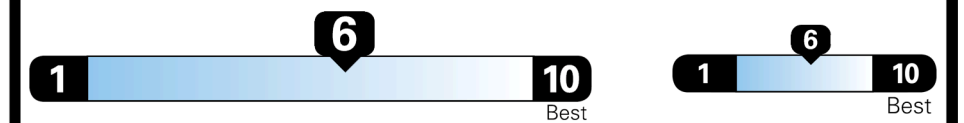

Fuel Economy & Greenhouse Gas Rating (tailpipe only) Smog Rating (tailpipe only)

This vehicle emits 275 grams CO₂ per mile. The best emits 0 grams per mile (tailpipe only). Producing and distributing fuel also create emissions; learn more at fueleconomy.gov.

Actual results will vary for many reasons, including driving conditions and how you drive and maintain your vehicle. The average new vehicle gets 29 MPG and costs $8,500 to fuel over 5 years. Cost estimates are based on 15,000 miles per year at $ 3.30 per gallon. MPGe is miles per gasoline gallon equivalent. Vehicle emissions are a significant cause of climate change and smog.

fueleconomy.gov

Calculate personalized estimates and compare vehicles