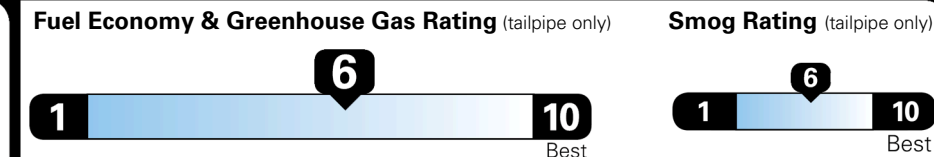

EPA DOT Fuel Economy and Environment

Gasoline Vehicle

MINIVANS range from 20 to 83 MPG. The best vehicle rates 146 MPGe.

You save \$750
 in fuel costs over 5 years compared to the average new vehicle.

Annual fuel cost
\$1,550