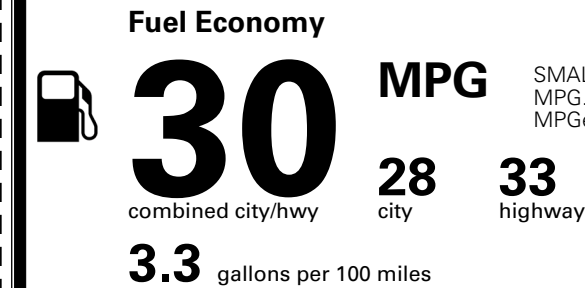

\$ 26,590.00

INLAND FREIGHT AND HANDLING

\$ 1,495.00

TOTAL MANUFACTURER'S SUGGESTED RETAIL PRICE ▶

\$ 28,085.00

*Additional terms and conditions apply.

**Kia Connect may be currently unavailable for some Model Year 2022 and newer vehicles sold or purchased in Massachusetts; please see owners.kia.com for more information.

TOTAL ADDITIONAL WEIGHT: 7.2

EPA DOT Fuel Economy and Environment

Gasoline Vehicle

SMALL SUVs range from 14 to 138 MPG. The best vehicle rates 146 MPGe.

You save \$250
 in fuel costs over 5 years compared to the average new vehicle.