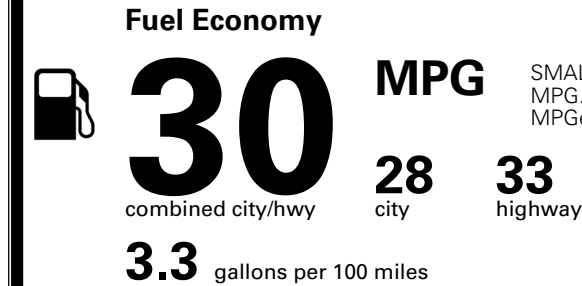

EPA DOT Fuel Economy and Environment

Gasoline Vehicle

SMALL SUVs range from 14 to 138 MPG. The best vehicle rates 146 MPGe.

You save $250
in fuel costs over 5 years compared to the average new vehicle.

Annual fuel cost
$1,550

Fuel Economy & Greenhouse Gas Rating (tailpipe only) Smog Rating (tailpipe only)