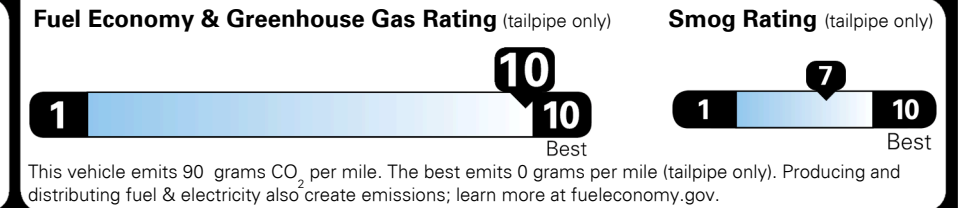

Actual results will vary for many reasons, including driving conditions and how you drive and maintain your vehicle. The average new vehicle gets 27 MPG and costs $6,500 to fuel over 5 years. Cost estimates are based on 15,000 miles per year at $2.35 per gallon and $0.13 per kW-hr. This is a dual fueled automobile. MPGe is miles per gasoline gallon equivalent. Vehicle emissions are a significant cause of climate change and smog.

fueleconomy.gov

Calculate personalized estimates and compare vehicles

GOVERNMENT 5-STAR SAFETY RATINGS

Overall Vehicle Score Not Rated

Based on the combined rating of frontal, side and rollover.
Should ONLY be compared to other vehicles of similar size and weight.

Frontal Driver Not Rated

Crash Passenger Not Rated

Based on the risk of injury in a frontal impact.
Should ONLY be compared to other vehicles of similar size and weight.

Side Front seat Not Rated

Crash Rear seat Not Rated

Star ratings based on the risk of injury in a side impact.

Rollover Not Rated

Star ratings based on the risk of rollover in a single-vehicle crash.

Star ratings range from 1 to 5 stars (★★★★★) with 5 being the highest.

Source: National Highway Traffic Safety Administration (NHTSA).

www.safercar.gov or 1-888-327-4236

Manufacturer's suggested retail price includes Manufacturer's recommended pre-delivery service. License and title fees, state and local taxes and other dealer installed options and accessories are not included in the manufacturer's suggested retail price.

PARTS CONTENT INFORMATION

FOR VEHICLES IN THIS CAR LINE U.S./CANADIAN
PARTS CONTENT: 5 %

MAJOR SOURCES OF FOREIGN PARTS:
KOREA: 80%

NOTE: PARTS CONTENT DOES NOT INCLUDE FINAL ASSEMBLY, DISTRIBUTION, OR OTHER NON-PARTS COSTS.

FOR THIS VEHICLE
FINAL ASSEMBLY POINT:
HWASUNG, KOREA

COUNTRY OF ORIGIN

ENGINE (MOTOR): KOREA

TRANSMISSION: KOREA