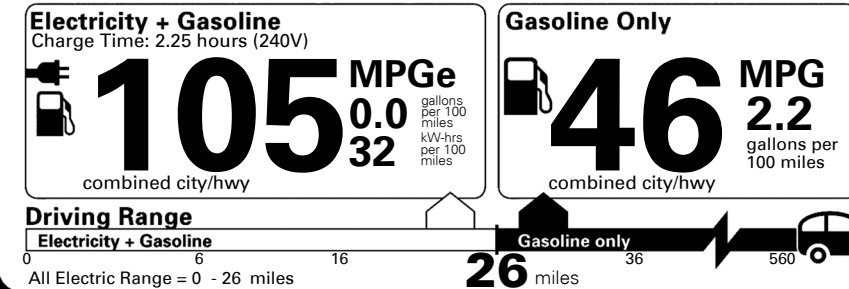

\$395.00
 \$95.00
 \$155.00

MSRP INCLUDING OPTIONS

\$ 37,135.00

INLAND FREIGHT AND HANDLING

\$ 1,215.00

TOTAL MANUFACTURER'S SUGGESTED RETAIL PRICE ▶

\$ 38,350.00

TOTAL ADDITIONAL WEIGHT: 12.1

EPA DOT Fuel Economy and Environment

Plug-In Hybrid Vehicle
 Electricity-Gasoline

Fuel Economy SMALL STATION WAGONS range from 25 to 120 MPGe. The best vehicle rates 142 MPGe.

You save
\$3,000
 in fuel costs
 over 5 years
 compared to the
 average new vehicle.