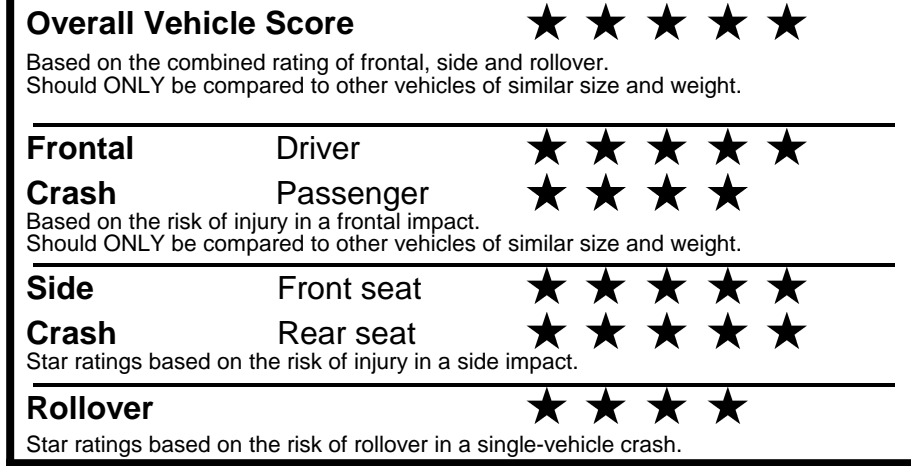

GOVERNMENT 5-STAR SAFETY RATINGS

Star ratings range from 1 to 5 stars (★★★★★) with 5 being the highest.
Source: National Highway Traffic Safety Administration (NHTSA).
www.safercar.gov or 1-888-327-4236

Manufacturer's suggested retail price includes Manufacturer's recommended pre-delivery service. License and title fees, state and local taxes and other dealer installed options and accessories are not included in the manufacturer's suggested retail price.

PARTS CONTENT INFORMATION

FOR VEHICLES IN THIS CAR LINE U.S./CANADIAN PARTS CONTENT: 0 %

MAJOR SOURCES OF FOREIGN PARTS: KOREA: 90%

NOTE: PARTS CONTENT DOES NOT INCLUDE FINAL ASSEMBLY, DISTRIBUTION, OR OTHER NON-PARTS COSTS.

FOR THIS VEHICLE FINAL ASSEMBLY POINT: HWASUNG, KOREA

COUNTRY OF ORIGIN ENGINE (MOTOR): KOREA
TRANSMISSION: KOREA