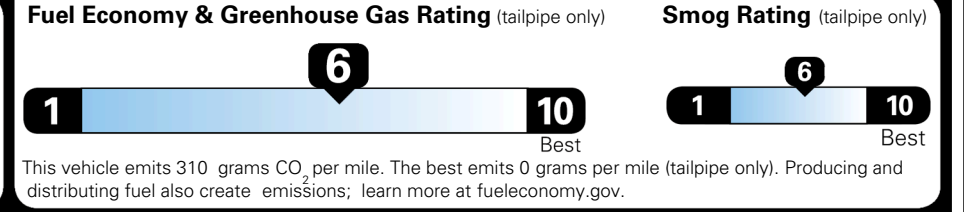

\$295.00
 \$2,200.00
 \$200.00
 \$60.00
 \$130.00
 \$45.00

EPA DOT Fuel Economy and Environment

Gasoline Vehicle

You save \$0
 in fuel costs over 5 years compared to the average new vehicle.

Annual fuel cost \$1,700