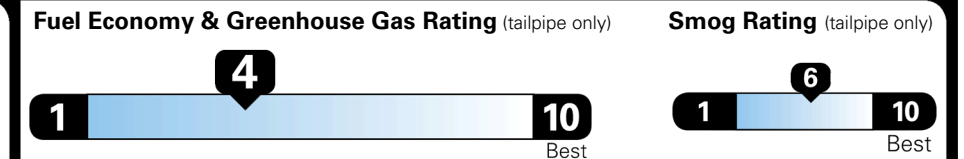

This vehicle emits 429 grams CO₂ per mile. The best emits 0 grams per mile (tailpipe only). Producing and distributing fuel also create emissions; learn more at fueleconomy.gov.

Actual results will vary for many reasons, including driving conditions and how you drive and maintain your vehicle. The average new vehicle gets 29 MPG and costs $8,000 to fuel over 5 years. Cost estimates are based on 15,000 miles per year at $ 3.10 per gallon. MPGe is miles per gasoline gallon equivalent. Vehicle emissions are a significant cause of climate change and smog.

fueleconomy.gov

Calculate personalized estimates and compare vehicles

GOVERNMENT 5-STAR SAFETY RATINGS

Overall Vehicle Score Not Rated

Based on the combined rating of frontal, side and rollover. Should ONLY be compared to other vehicles of similar size and weight.

Frontal Driver Not Rated

Crash Passenger Not Rated

Based on the risk of injury in a frontal impact. Should ONLY be compared to other vehicles of similar size and weight.

Side Front seat Not Rated

Crash Rear seat Not Rated

Star ratings based on the risk of injury in a side impact.

Rollover Not Rated

Star ratings based on the risk of rollover in a single-vehicle crash.

Star ratings range from 1 to 5 stars (★★★★★) with 5 being the highest.

Source: National Highway Traffic Safety Administration (NHTSA).

www.safercar.gov or 1-888-327-4236

Manufacturer's suggested retail price includes Manufacturer's recommended pre-delivery service. License and title fees, state and local taxes and other dealer installed options and accessories are not included in the manufacturer's suggested retail price.

PARTS CONTENT INFORMATION

FOR VEHICLES IN THIS CAR LINE U.S./CANADIAN PARTS CONTENT: 50 %

MAJOR SOURCES OF FOREIGN PARTS: KOREA: 35%

NOTE: PARTS CONTENT DOES NOT INCLUDE FINAL ASSEMBLY, DISTRIBUTION, OR OTHER NON-PARTS COSTS.

FOR THIS VEHICLE FINAL ASSEMBLY POINT: WEST POINT, GA, USA

COUNTRY OF ORIGIN

ENGINE (MOTOR): KOREA

TRANSMISSION: USA