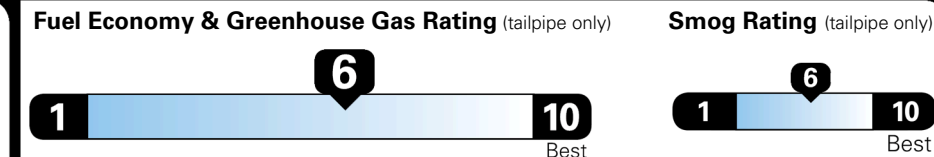

This vehicle emits 251 grams CO₂ per mile. The best emits 0 grams per mile (tailpipe only). Producing and distributing fuel also create emissions; learn more at fueleconomy.gov.

Actual results will vary for many reasons, including driving conditions and how you drive and maintain your vehicle. The average new vehicle gets 29 MPG and costs $8,000 to fuel over 5 years. Cost estimates are based on 15,000 miles per year at $ 3.10 per gallon. MPGe is miles per gasoline gallon equivalent. Vehicle emissions are a significant cause of climate change and smog.

fueleconomy.gov

Calculate personalized estimates and compare vehicles

GOVERNMENT 5-STAR SAFETY RATINGS

Overall Vehicle Score Not Rated

Based on the combined rating of frontal, side and rollover. Should ONLY be compared to other vehicles of similar size and weight.

Frontal Driver Not Rated

Crash Passenger Not Rated

Based on the risk of injury in a frontal impact. Should ONLY be compared to other vehicles of similar size and weight.

Side Front seat Not Rated

Crash Rear seat Not Rated

Star ratings based on the risk of injury in a side impact.

Rollover Not Rated

Star ratings based on the risk of rollover in a single-vehicle crash.

Star ratings range from 1 to 5 stars (★★★★★) with 5 being the highest.

Source: National Highway Traffic Safety Administration (NHTSA).

www.safercar.gov or 1-888-327-4236

Manufacturer's suggested retail price includes Manufacturer's recommended pre-delivery service. License and title fees, state and local taxes and other dealer installed options and accessories are not included in the manufacturer's suggested retail price.

PARTS CONTENT INFORMATION

FOR VEHICLES IN THIS CAR LINE U.S./CANADIAN PARTS CONTENT: 45 %

MAJOR SOURCES OF FOREIGN PARTS: KOREA: 40%

NOTE: PARTS CONTENT DOES NOT INCLUDE FINAL ASSEMBLY, DISTRIBUTION, OR OTHER NON-PARTS COSTS.

FOR THIS VEHICLE FINAL ASSEMBLY POINT: WEST POINT, GA, USA

COUNTRY OF ORIGIN

ENGINE (MOTOR): KOREA

TRANSMISSION: MEXICO