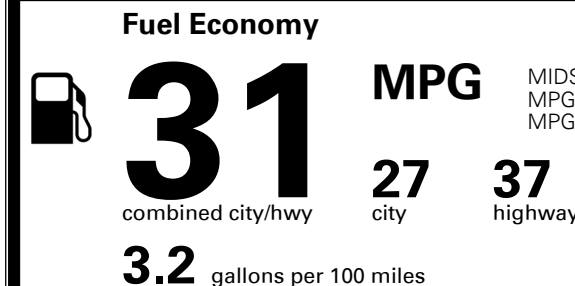

EPA DOT Fuel Economy and Environment

Gasoline Vehicle

MIDSIZE CARS range from 14 to 142 MPG. The best vehicle rates 142 MPGe.

You save $750
in fuel costs over 5 years compared to the average new vehicle.

Annual fuel cost $1,150