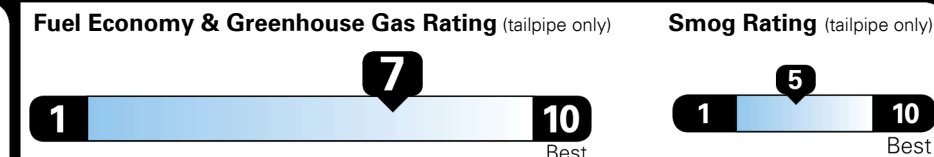

This vehicle emits 292 grams CO₂ per mile. The best emits 0 grams per mile (tailpipe only). Producing and distributing fuel also create emissions; learn more at fueleconomy.gov.

Actual results will vary for many reasons, including driving conditions and how you drive and maintain your vehicle. The average new vehicle gets 27 MPG and costs $6,500 to fuel over 5 years. Cost estimates are based on 15,000 miles per year at $ 2.35 per gallon. MPGe is miles per gasoline gallon equivalent. Vehicle emissions are a significant cause of climate change and smog.

fueleconomy.gov

Calculate personalized estimates and compare vehicles

GOVERNMENT 5-STAR SAFETY RATINGS

Overall Vehicle Score ★★★★★

Based on the combined rating of frontal, side and rollover. Should ONLY be compared to other vehicles of similar size and weight.

Frontal Driver ★★★★★

Crash Passenger ★★★★★

Based on the risk of injury in a frontal impact. Should ONLY be compared to other vehicles of similar size and weight.

Side Front seat ★★★★★

Crash Rear seat ★★★★★

Star ratings based on the risk of injury in a side impact.

Rollover ★★★★★

Star ratings based on the risk of rollover in a single-vehicle crash.

Star ratings range from 1 to 5 stars (★★★★★) with 5 being the highest.

Source: National Highway Traffic Safety Administration (NHTSA).

www.safercar.gov or 1-888-327-4236

Manufacturer's suggested retail price includes Manufacturer's recommended pre-delivery service. License and title fees, state and local taxes and other dealer installed options and accessories are not included in the manufacturer's suggested retail price.

PARTS CONTENT INFORMATION

FOR VEHICLES IN THIS CAR LINE U.S./CANADIAN PARTS CONTENT: 60 %

MAJOR SOURCES OF FOREIGN PARTS: KOREA: 30%

NOTE: PARTS CONTENT DOES NOT INCLUDE FINAL ASSEMBLY, DISTRIBUTION, OR OTHER NON-PARTS COSTS.

FOR THIS VEHICLE FINAL ASSEMBLY POINT: WEST POINT, GA, USA

COUNTRY OF ORIGIN

ENGINE (MOTOR): USA

TRANSMISSION: USA