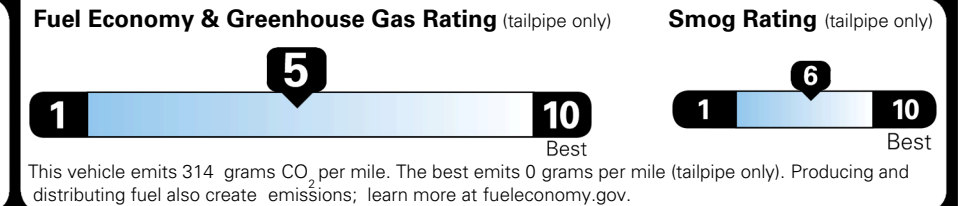

TOTAL ADDITIONAL WEIGHT:

EPA DOT Fuel Economy and Environment

Gasoline Vehicle

You spend \$250 more in fuel costs over 5 years
 compared to the average new vehicle.

Annual fuel cost \$1,750

Actual results will vary for many reasons, including driving conditions and how you drive and maintain your vehicle. The average new vehicle gets 29 MPG and costs \$8,500 to fuel over 5 years. Cost estimates are based on 15,000 miles per year at \$ 3.30 per gallon. MPGe is miles per gasoline gallon equivalent. Vehicle emissions are a significant cause of climate change and smog.