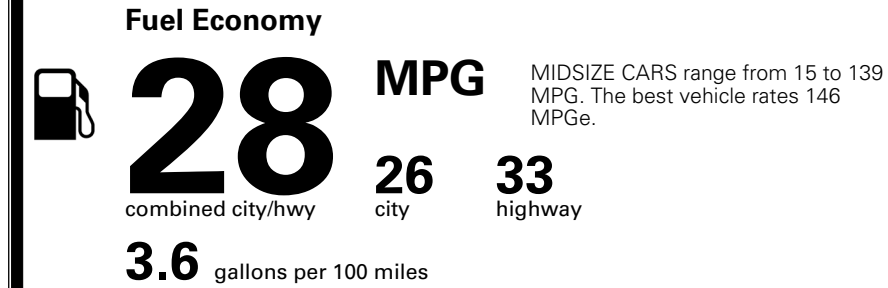

\$ 1,245.00

TOTAL MANUFACTURER'S SUGGESTED RETAIL PRICE ▶

\$ 31,935.00

*Additional terms and conditions apply.
 **Kia Connect may be currently unavailable for some Model Year 2022 and newer vehicles sold or purchased in Massachusetts; please see owners.kia.com for more information.
 NOTE: When you purchase this vehicle, Kia America, Inc. collects personal information you provide to the dealership. For information on our collection and use of personal information and your rights, please see our Privacy Policy on www.kia.com.

TOTAL ADDITIONAL WEIGHT:

EPA DOT Fuel Economy and Environment

Gasoline Vehicle

You spend \$250 more in fuel costs over 5 years
 compared to the average new vehicle.

Annual fuel cost \$1,750

Actual results will vary for many reasons, including driving conditions and how you drive and maintain your vehicle. The average new vehicle gets 29 MPG and costs \$8,500 to fuel over 5 years. Cost estimates are based on 15,000 miles per year at \$ 3.30 per gallon. MPGe is miles per gasoline gallon equivalent. Vehicle emissions are a significant cause of climate change and smog.