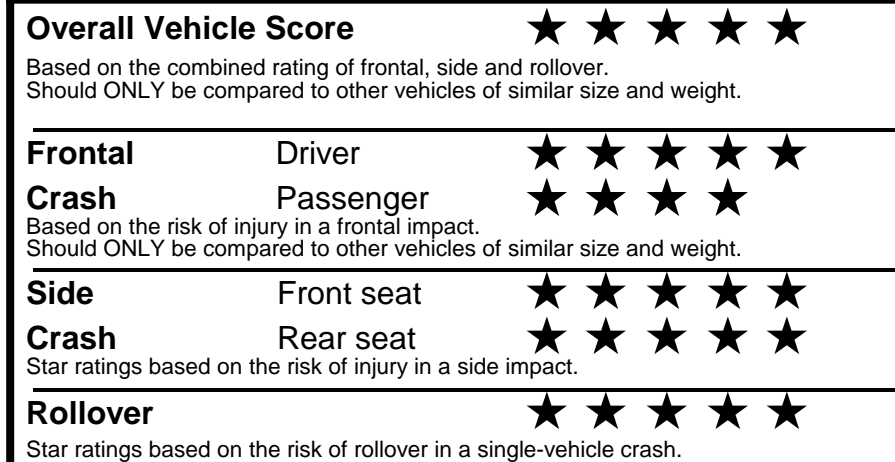

fueleconomy.gov

Calculate personalized estimates and compare vehicles

GOVERNMENT 5-STAR SAFETY RATINGS

Star ratings range from 1 to 5 stars (★★★★★) with 5 being the highest.
 Source: National Highway Traffic Safety Administration (NHTSA).
www.safercar.gov or 1-888-327-4236